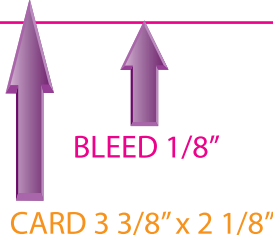

DOUBLE CR80 POSA CARD: 4.25" x 3.375"

If a picture or colored area touch the edges of the card please extend them to form the bleed.

FRONT

BACK

Templates created by