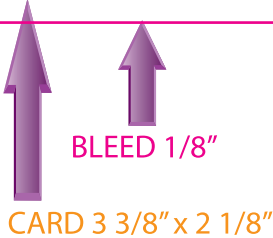

DOUBLE CR80 POSA CARD: 4.25" x 3.375"

If a picture or colored area touch the edges of the card please extend them to form the bleed.

FRONT

BACK

Templates created by