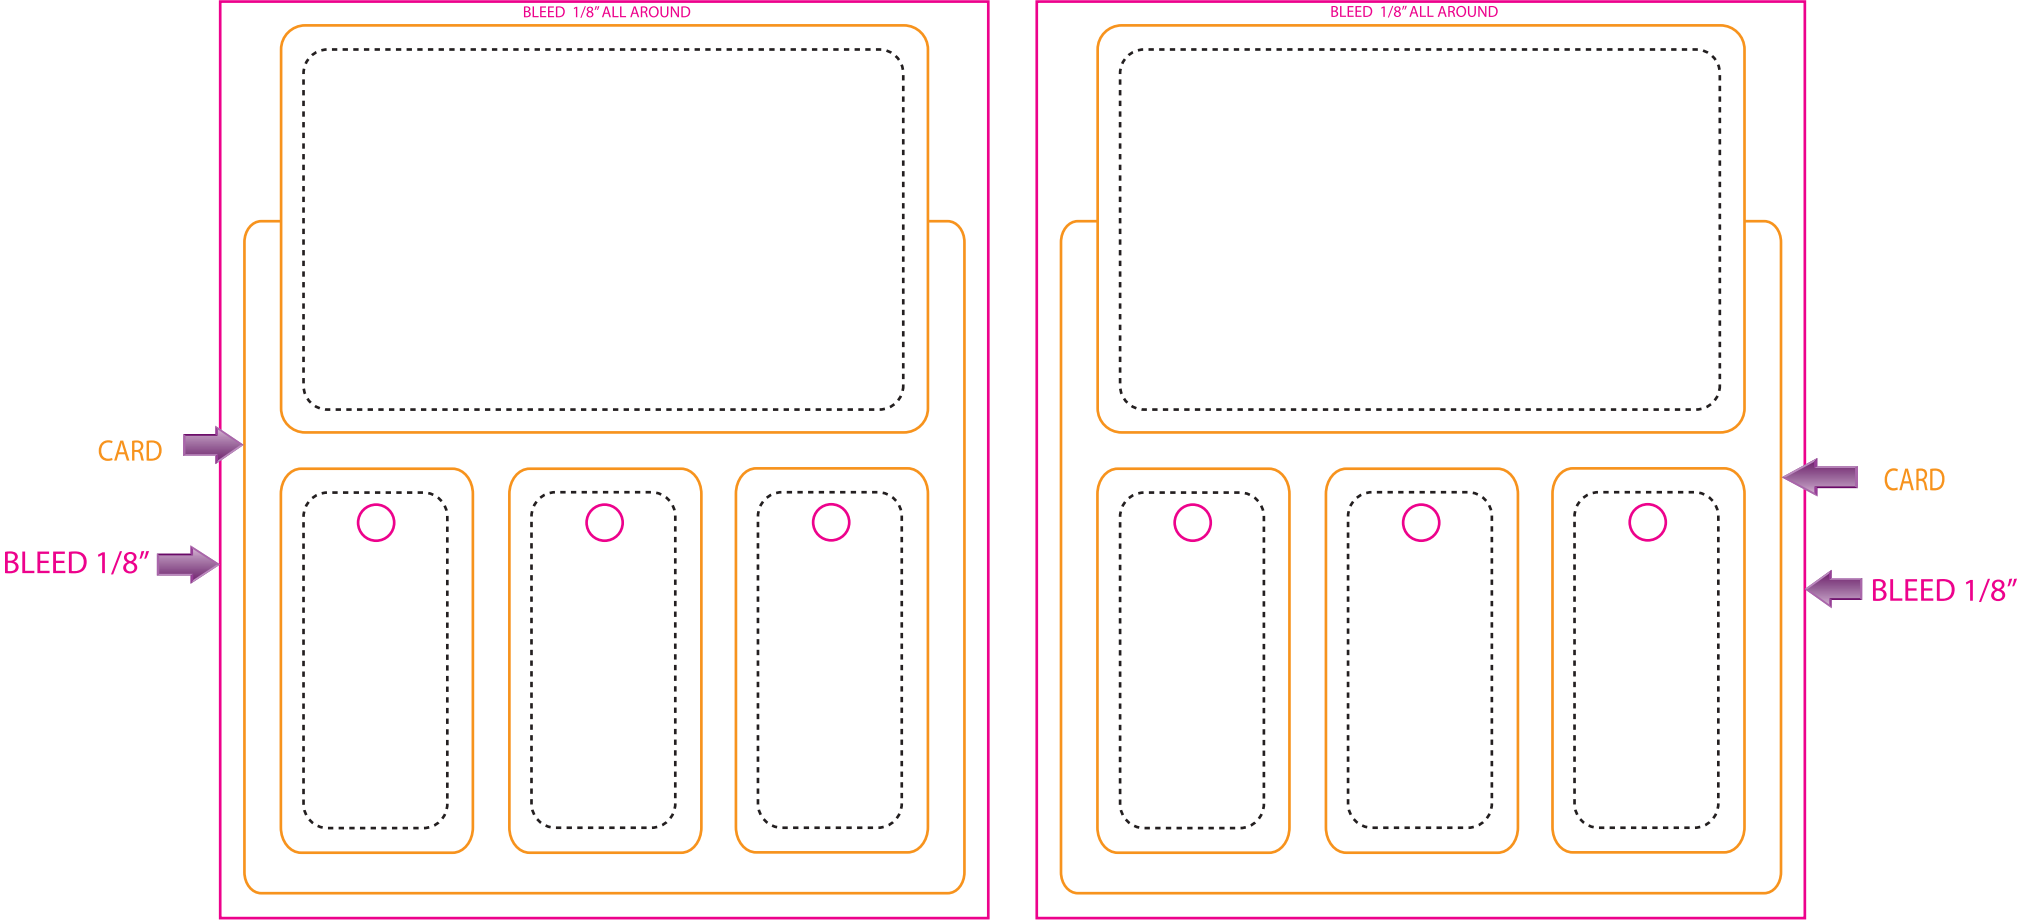

# TRIPPLESHOPPER (CR80 + Three Key Tags)

If a picture or colored area touch the edges of the card please extend them to form the bleed.

FRONT

BACK

Templates created by

Copyright © 1998-2010 Tele-Pak, Inc.