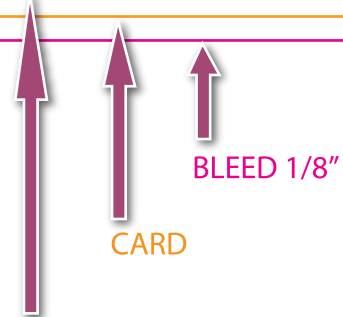

Hanging / Tear-Off Card

5" x 3.375"

If a picture or colored area touch the edges of the card please extend them to form the bleed.

FRONT

Safety (All text and important images must be inside the dashed lines)

BACK

Safety (All text and important images must be inside the dashed lines)

Templates created by

Copyright © 1998-2010 Tele-Pak, Inc.