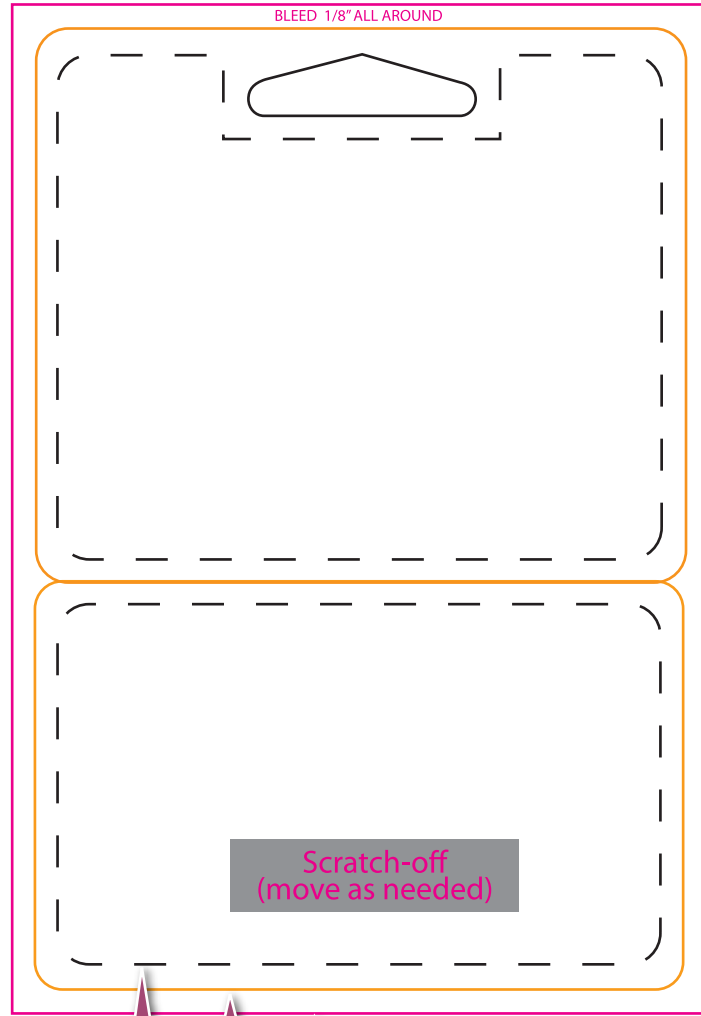

Hanging / Tear-Off Card

5" x 3.375"

If a picture or colored area touch the edges of the card please extend them to form the bleed.

FRONT

Safety (All text and important images must be inside the dashed lines)

BACK

Safety (All text and important images must be inside the dashed lines)

Templates created by

Copyright © 1998-2010 Tele-Pak, Inc.