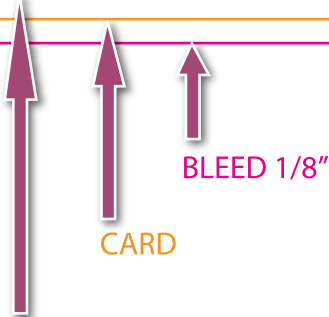

Hanging / Tear-Off Card

5" x 3.375"

If a picture or colored area touch the edges of the card please extend them to form the bleed.

FRONT

Safety (All text and important images must be inside the dashed lines)

BACK

Safety (All text and important images must be inside the dashed lines)

Templates created by

Copyright © 1998-2010 Tele-Pak, Inc.