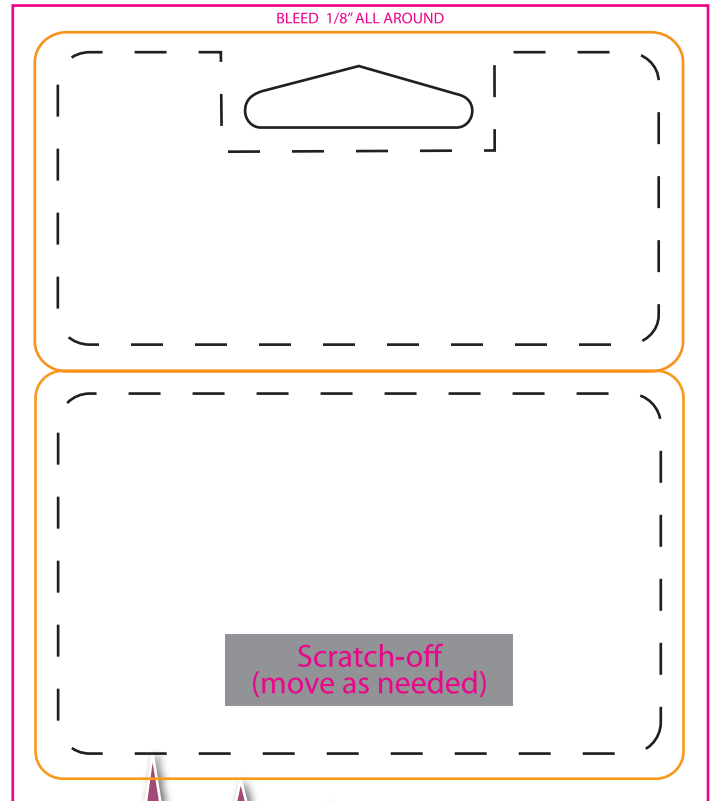

Hanging / Tear-Off Card

3.875" x 3.375"

If a picture or colored area touch the edges of the card please extend them to form the bleed.

FRONT

BLEED 1/8"

CARD

Safety (All text and important images must be inside the dashed lines)

BACK

BLEED 1/8"

CARD

Safety (All text and important images must be inside the dashed lines)

Templates created by

Copyright © 1998-2010 Tele-Pak, Inc.