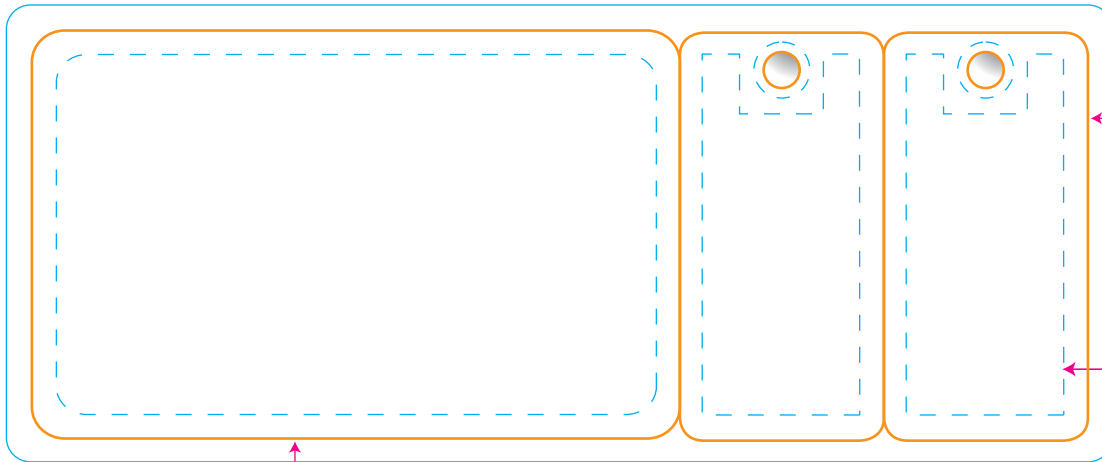

# CARD PLUS 2 KEY TAGS

OVERALL SIZE: 5.5" x 2.125"

CR80 SIZE: 3.375" x 2.125"

KEY TAGS SIZE: 1.0625" X 2.125"

### IMPORTANT!

If your color or image touches this edge, then you must extend it to the blue line. This applies to all four edges, on both the front and the back.

### IMPORTANT!

If your color or image touches this edge, then you must extend it to the blue line. This applies to all four edges, on both the front and the back.

BACK